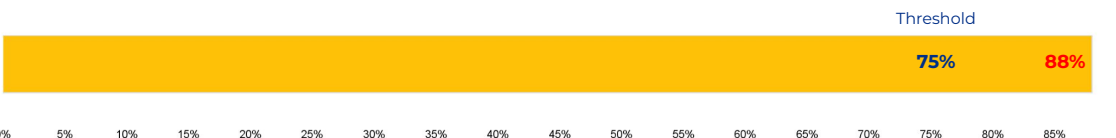

PRIMARY CRITERIA #1: 2022-23 ENROLLMENT

2023 Enrollment
388

Campus Type
ES

Enrollment Threshold
350

	2018	2019	2020	2021	2022	2023
Total Enrollment:	469	456	445	396	368	388

PRIMARY CRITERIA #2: FACILITY COST PER PUPIL

Cost Per Pupil
\$7,652

PRIMARY CRITERIA #3: 2022-23 FACILITY USE

Functional Capacity
440

Facility Usage
88%

Franklin Elementary School

DEMOGRAPHICS

2022 ACADEMIC PERFORMANCE

2022-23 CHOICE IN / CHOICE OUT