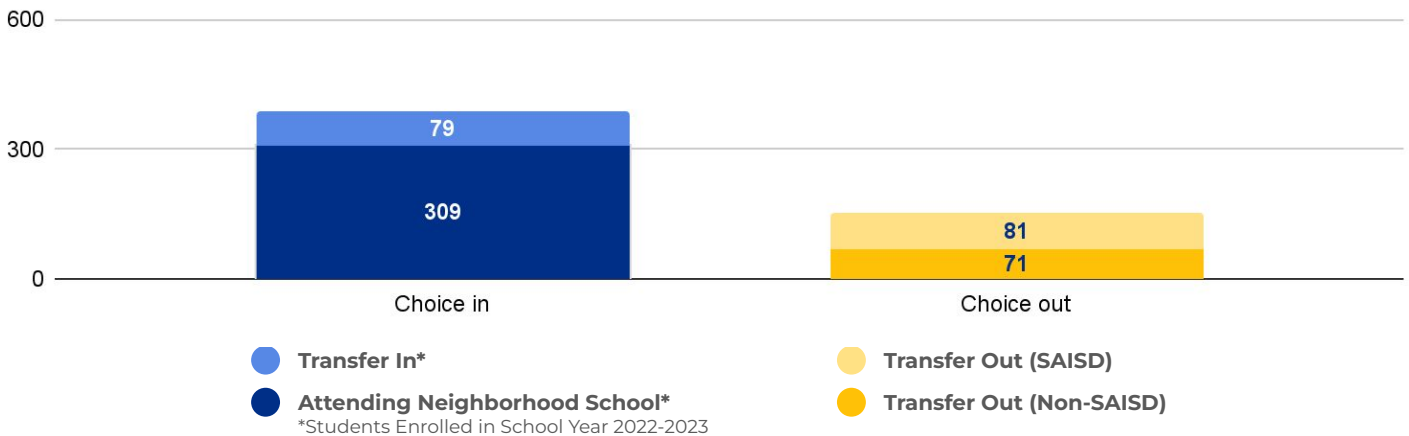

Cost Per Pupil
\$7,652

PRIMARY CRITERIA #3: 2022-23 FACILITY USE

Functional Capacity
440

Facility Usage
88%

Franklin Elementary School

DEMOGRAPHICS

2022 ACADEMIC PERFORMANCE

2022-23 CHOICE IN / CHOICE OUT

BRIEF CRITERIA ANALYSIS

Franklin Elementary does not meet any of the primary rightsizing criteria.