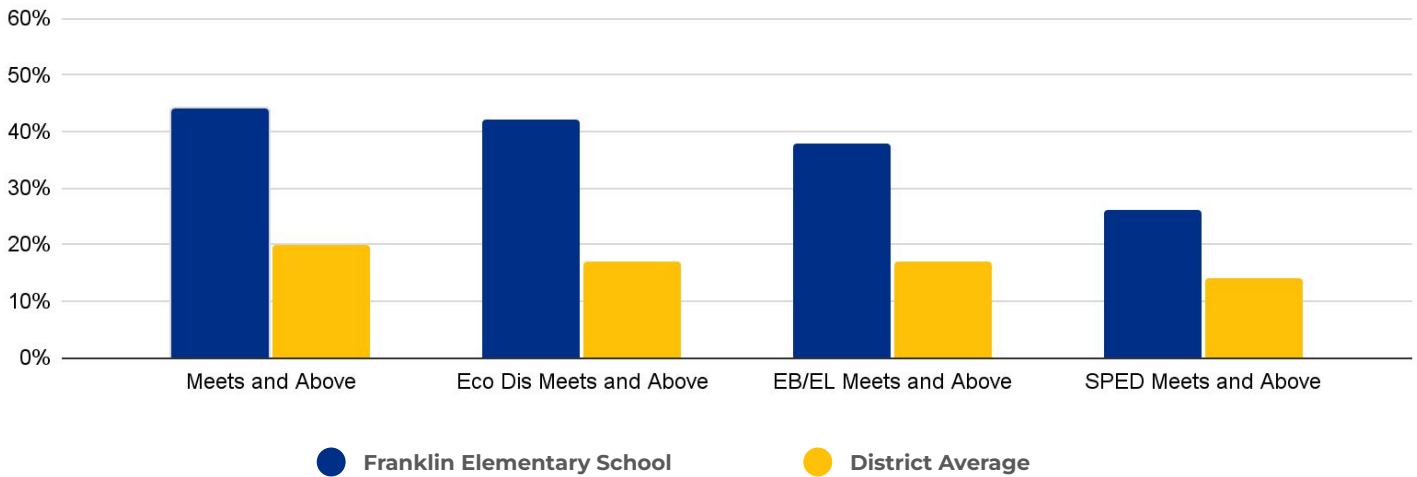

Cost Per Pupil
\$7,652

PRIMARY CRITERIA #3: 2022-23 FACILITY USE

Functional Capacity
440

Facility Usage
88%

Franklin Elementary School

DEMOGRAPHICS

2022 ACADEMIC PERFORMANCE

2022-23 CHOICE IN / CHOICE OUT