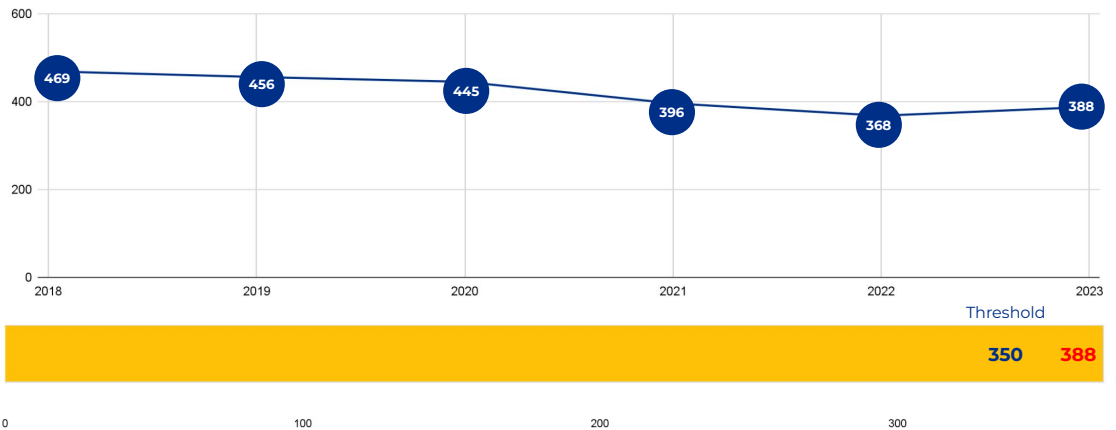

Franklin Elementary School

SCHOOL OVERVIEW

Location:	1915 W Olmos Dr San Antonio, TX 78201
Grades:	PK-5
Enrollment:	388
Poverty Index:	35%
Trustee/SMD:	Martinez - District 6
HS Feeder Pattern:	Edison
Recommendation:	<ul style="list-style-type: none"> No rightsizing-related actions make a significant impact on this school.

PRIMARY CRITERIA #1: 2022-23 ENROLLMENT

2023 Enrollment
388

Campus Type
ES

Enrollment Threshold
350

	2018	2019	2020	2021	2022	2023
Total Enrollment:	469	456	445	396	368	388

PRIMARY CRITERIA #2: FACILITY COST PER PUPIL

Cost Per Pupil
\$7,652

PRIMARY CRITERIA #3: 2022-23 FACILITY USE

Functional Capacity
440

Facility Usage
88%

Franklin Elementary School

DEMOGRAPHICS

2022 ACADEMIC PERFORMANCE

2022-23 CHOICE IN / CHOICE OUT