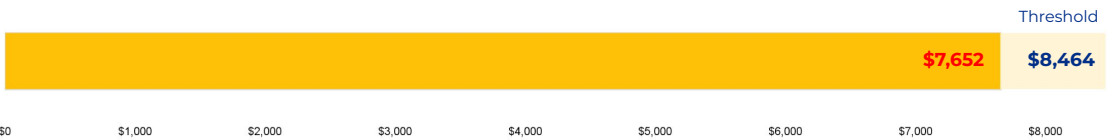

PRIMARY CRITERIA #1: 2022-23 ENROLLMENT

2023 Enrollment
388

Campus Type
ES

Enrollment Threshold
350

	2018	2019	2020	2021	2022	2023
Total Enrollment:	469	456	445	396	368	388

PRIMARY CRITERIA #2: FACILITY COST PER PUPIL

Cost Per Pupil
\$7,652

PRIMARY CRITERIA #3: 2022-23 FACILITY USE

Functional Capacity
440

Facility Usage
88%

Franklin Elementary School

DEMOGRAPHICS

2022 ACADEMIC PERFORMANCE

2022-23 CHOICE IN / CHOICE OUT