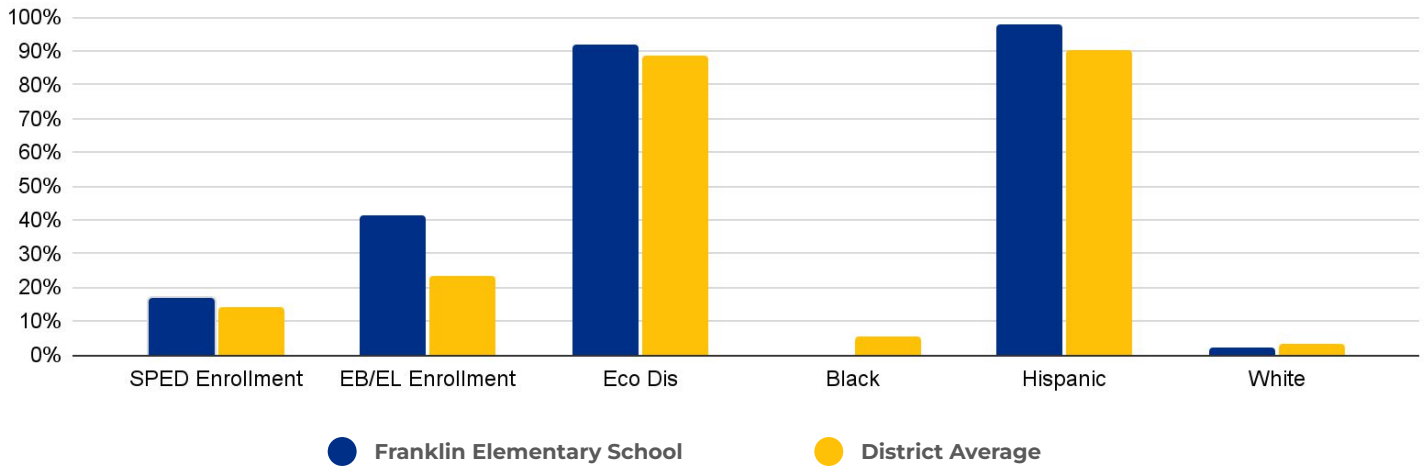

Cost Per Pupil
\$7,652

PRIMARY CRITERIA #3: 2022-23 FACILITY USE

Functional Capacity
440

Facility Usage
88%

Franklin Elementary School

DEMOGRAPHICS

2022 ACADEMIC PERFORMANCE

2022-23 CHOICE IN / CHOICE OUT

BRIEF CRITERIA ANALYSIS

Franklin Elementary does not meet any of the primary rightsizing criteria.